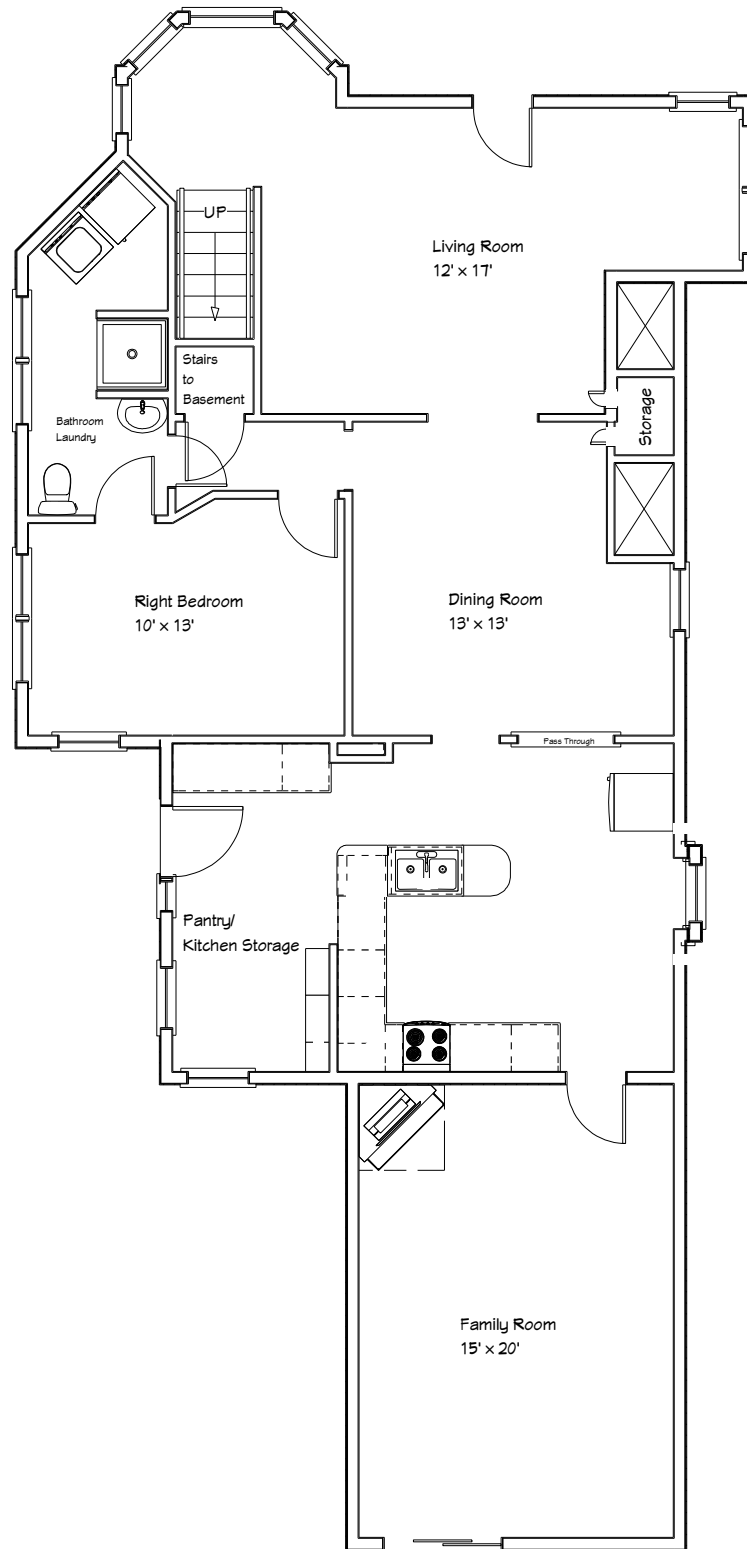

156 WEST MAIN STREET

1st Floor
LIVING AREA
1438 SQ FT

All measurements are approximate. Layouts are not exact and are only to provide a general layout of the unit.

2nd Floor
 LIVING AREA
 1003 SQ FT

All measurements are approximate. Layouts are not exact and are only to provide a general layout of the unit.