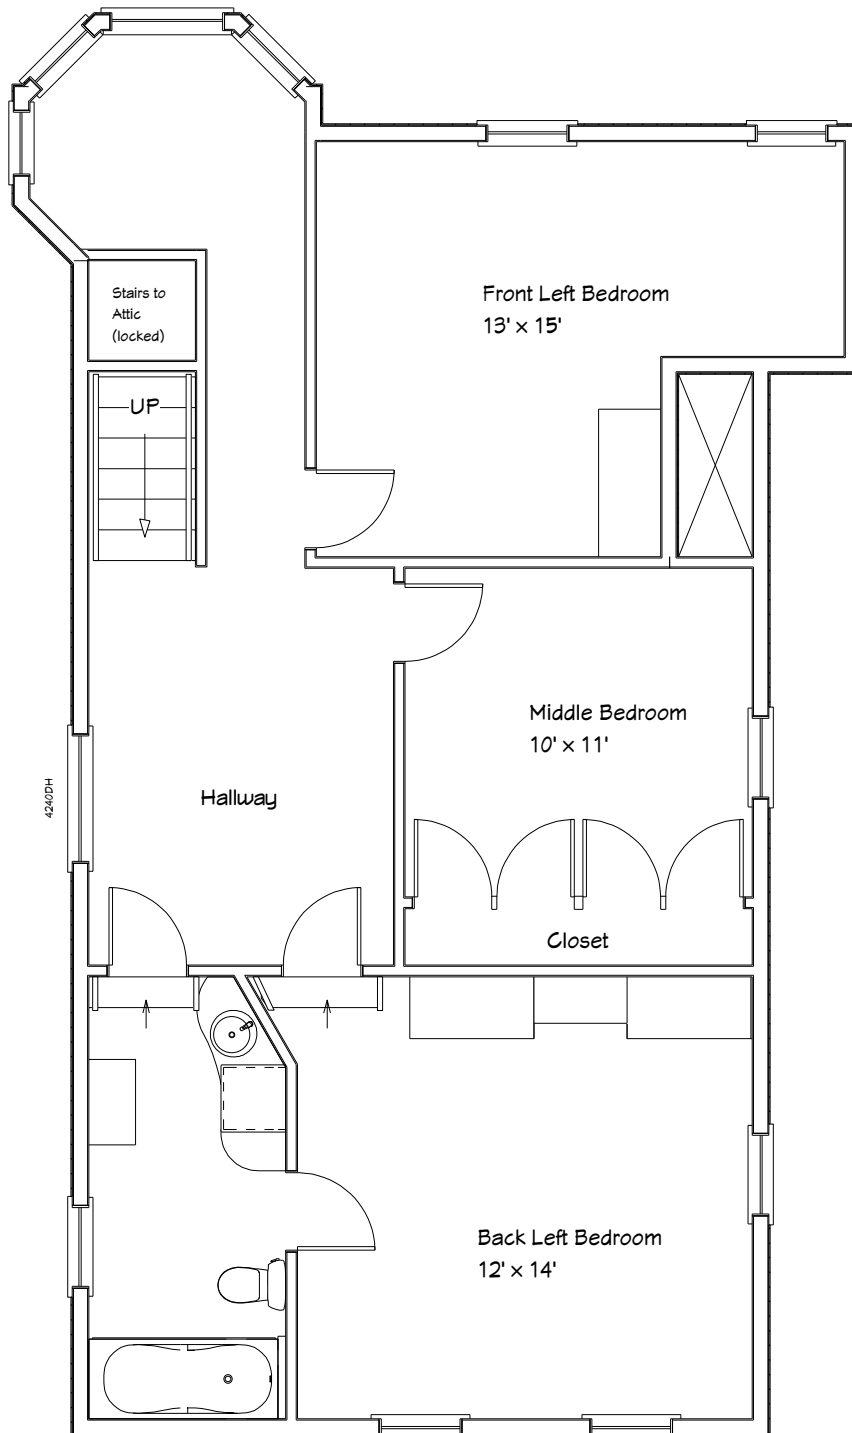

156 WEST MAIN STREET

1st Floor
LIVING AREA
1438 SQ FT

All measurements are approximate. Layouts are not exact and are only to provide a general layout of the unit.

2nd Floor
 LIVING AREA
 1003 SQ FT

All measurements are approximate. Layouts are not exact and are only to provide a general layout of the unit.