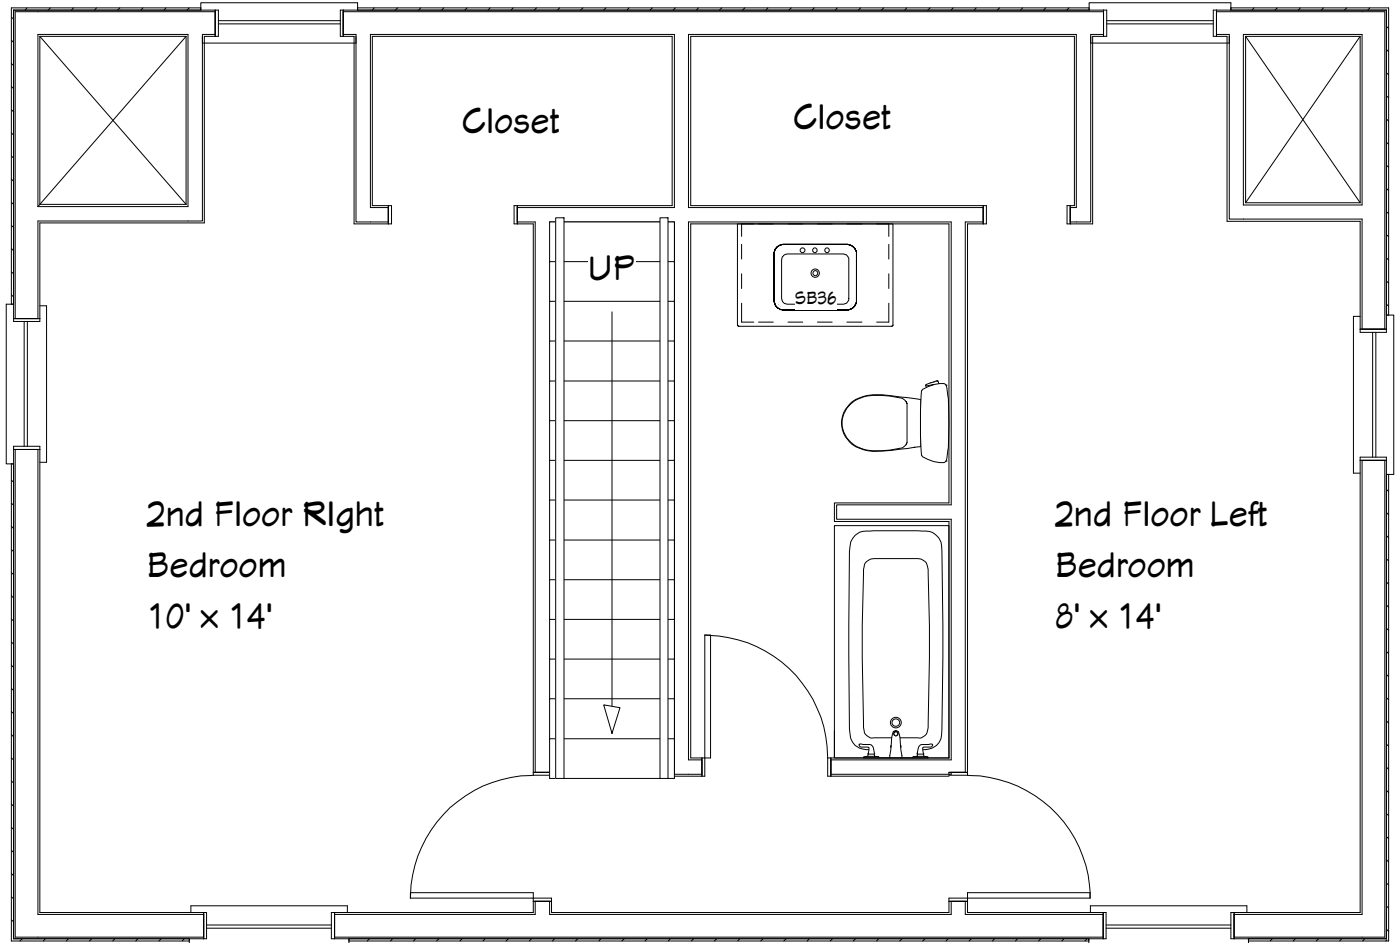

313 ASHLEY ROAD

1st Floor
LIVING AREA
581 SQ FT

All measurements are approximate. Layouts are not exact and are only to provide a general layout of the unit.

**2nd Floor
LIVING AREA
525 SQ FT**

All measurements are approximate. Layouts are not exact and are only to provide a general layout of the unit.