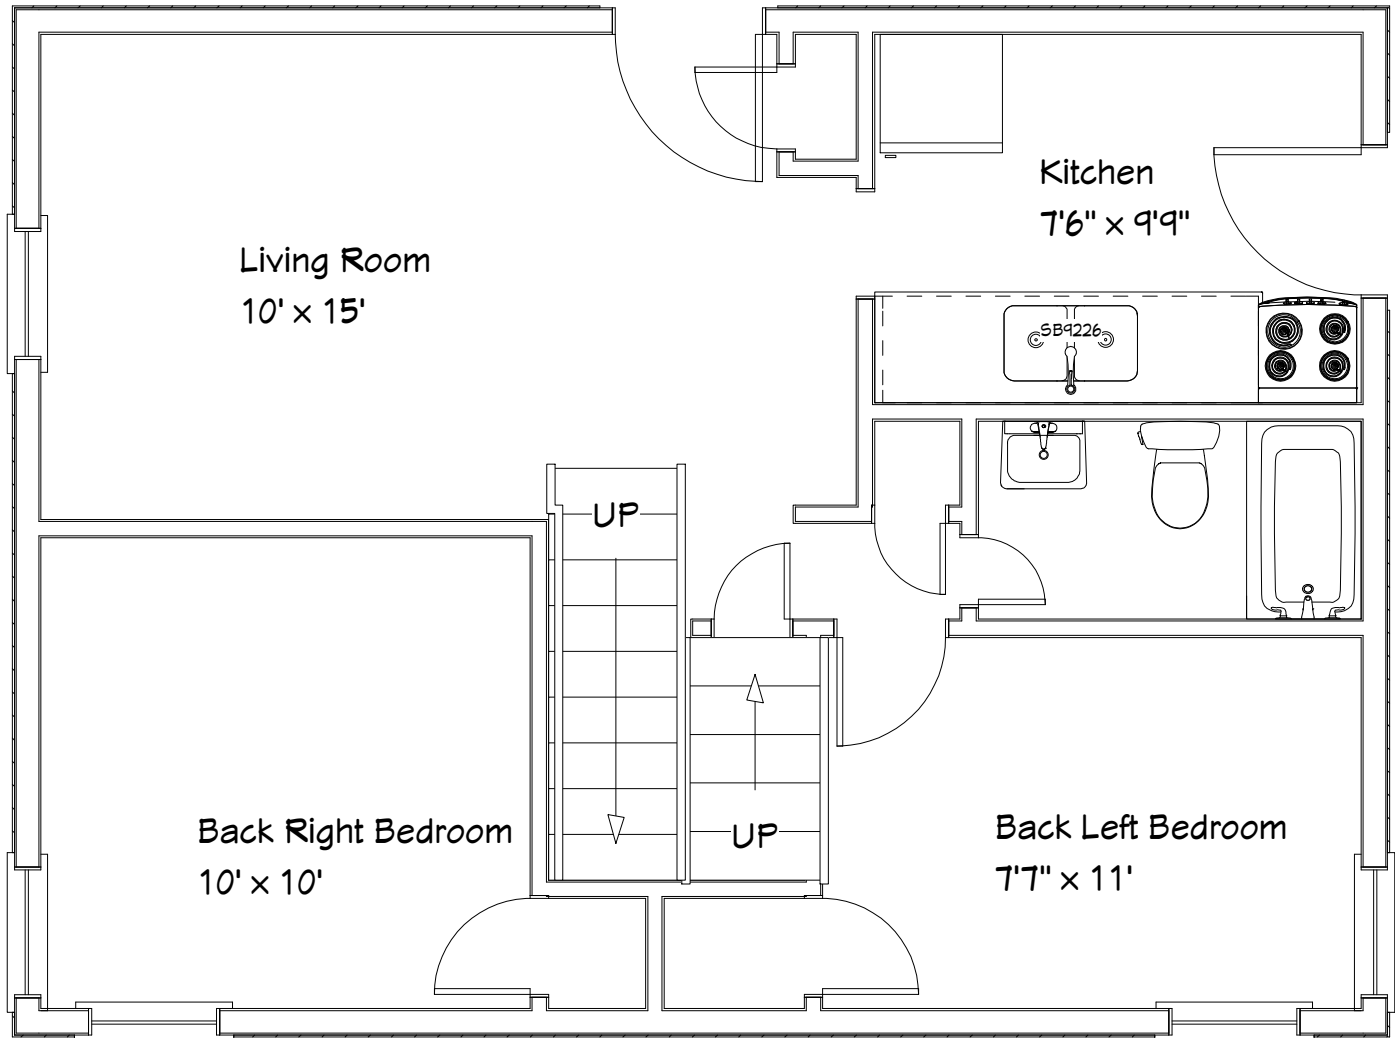

313 ASHLEY ROAD

1st Floor
LIVING AREA
581 SQ FT

All measurements are approximate. Layouts are not exact and are only to provide a general layout of the unit.

**2nd Floor
LIVING AREA
525 SQ FT**

All measurements are approximate. Layouts are not exact and are only to provide a general layout of the unit.