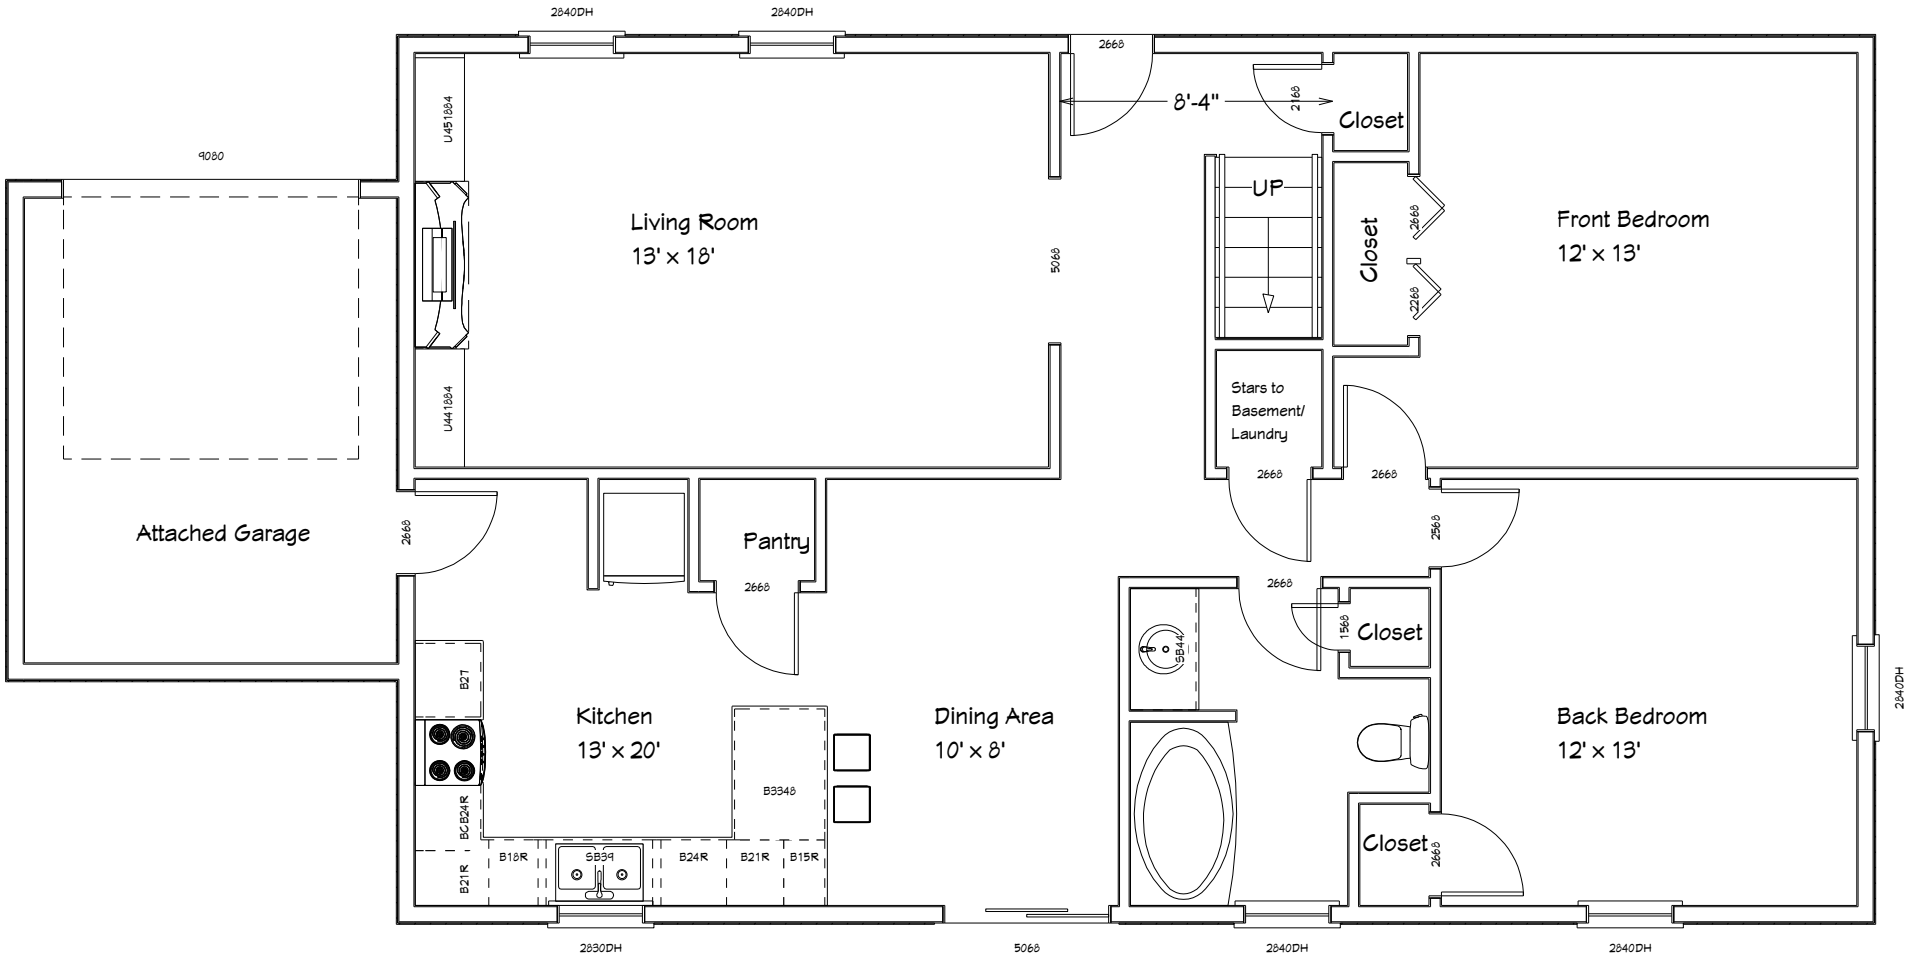

35 NEW LONDON AVENUE

1st Floor
LIVING AREA
1396 SQ FT

All measurements are approximate. Layouts are not exact and are only to provide a general layout of the unit.