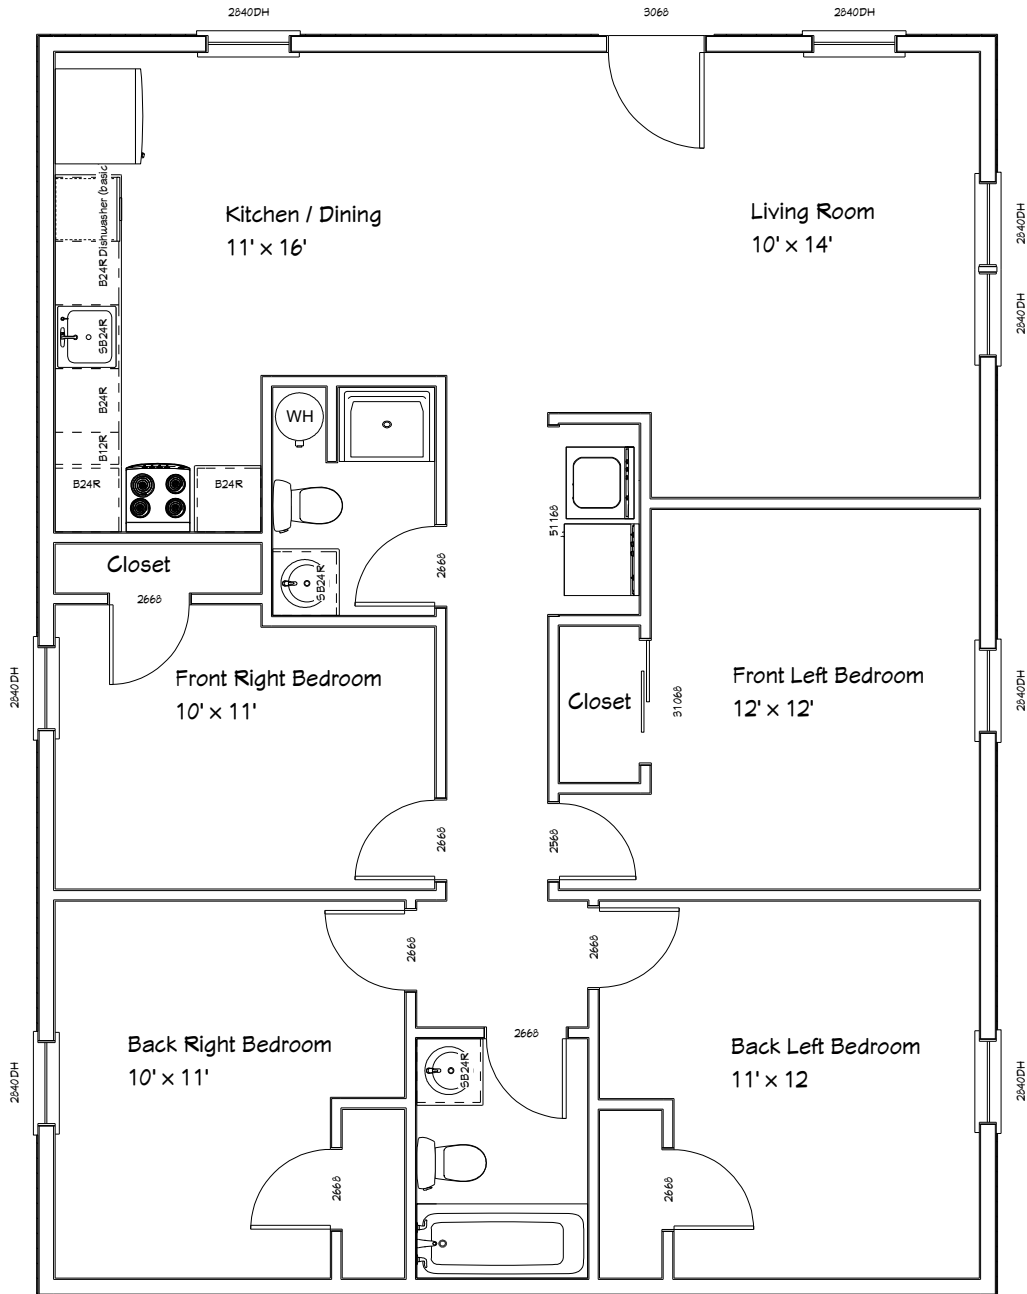

136 E. Cleveland Avenue

LIVING AREA
1184 SQ FT

All measurements are approximate. Layouts are not exact and are only to provide a general layout of the unit.